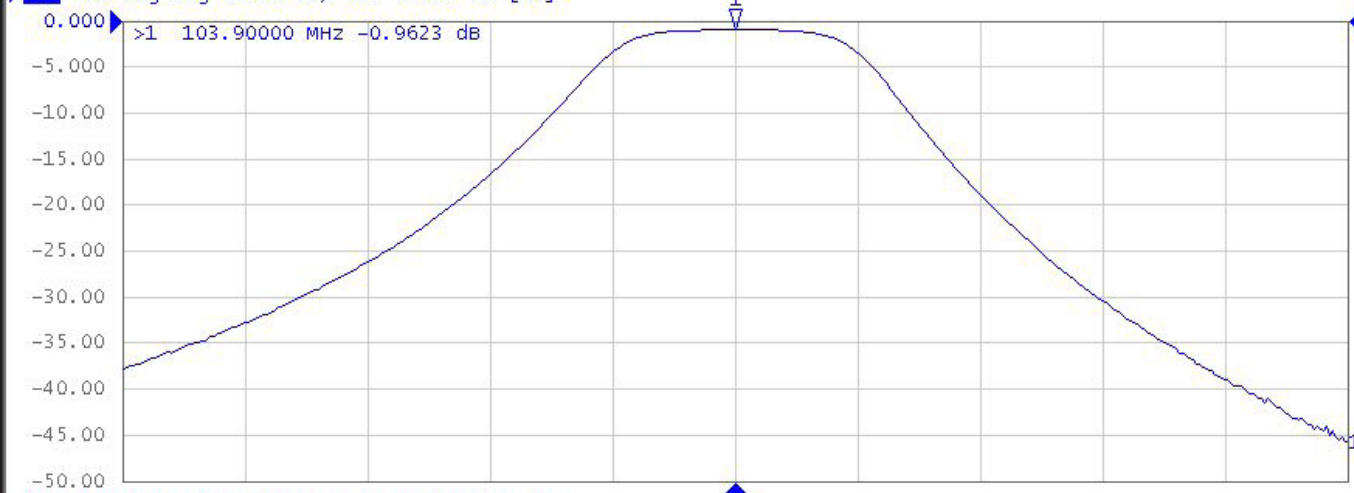

FDB/103

▶ Tr1 S21 Log Mag 5.000 dB/ Ref 0.000 dB [ER]

Tr2 S11 Log Mag 5.000 dB/ Ref 0.000 dB [F1]

1 Center 103.9 MHz

IFBW 30 kHz

Span 10 MHz C?

System

Print