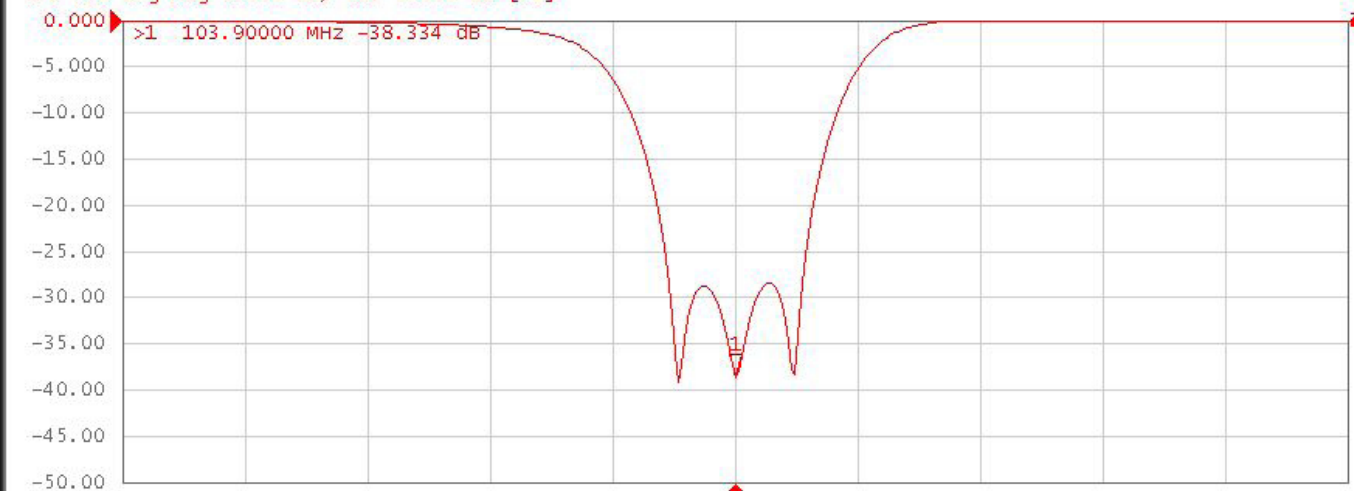

FDB/103

▶ Tr1 S21 Log Mag 5.000 dB/ Ref 0.000 dB [ER]

Tr2 S11 Log Mag 5.000 dB/ Ref 0.000 dB [F1]

1 Center 103.9 MHz

IFBW 30 kHz

Span 10 MHz C?

System

Print