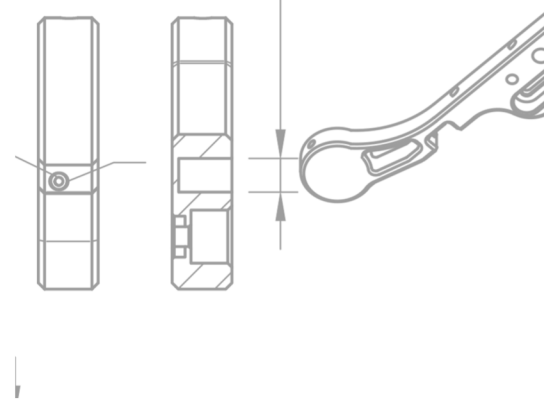

Director's Monitor Cage

DC.GO MINI

Designed in Austria

for **5"**
AND COMPACT
7" Monitors

Cage only,
V-Mount Ready
or as RX Bundle
does not include monitor

Productinformation DC.GO Mini
Art. DC.GO.0024

The DC.GO Mini from DwarfConnection is a lightweight, compact and universal cage for 5" and compact 7" monitors.

LIGHTWEIGHT
COMPACT
UNIVERSAL

DWARF
CONNECTION

Just works.

Produktinfo DC.GO Mini
Art. DC.GO.0024

CAGE ONLY

In order to meet as many requirements as possible and thus ensure maximum compatibility, the cage comes with a "monitor riser", which makes also bottom sockets accessible.

V-MOUNT READY

If you prefer to operate your monitor with V-mount batteries, it is best to use the DC.VOLT battery plate, which can be attached directly to the cage using the DC.VOLT connector.

The DC.GO Mini can be ordered as „V-Mount ready“ option including battery plate, connector and cable.

XS3 - RX BUNDLE

The DC.GO Mini is most compact when operated with the DwarfConnection X.LINK-XS3 and NPF battery. In this case, the receiver can simply be installed in a sandwich with the monitor and battery.