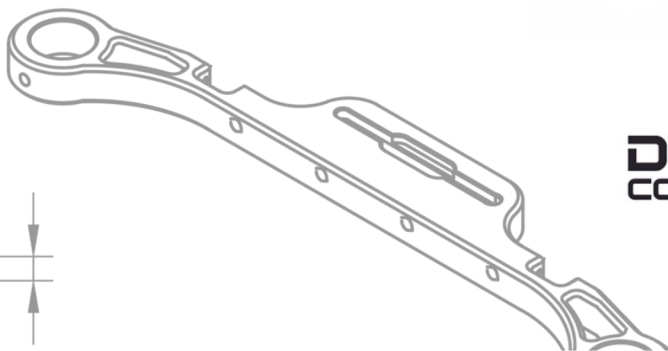

Director's Monitor Cage

DC.GO MINI

Designed in Austria

for **5"**
AND COMPACT
7" Monitors

Cage only,
V-Mount Ready
or as RX Bundle
does not include monitor

Productinformation DC.GO Mini
Art. DC.GO.0024

The DC.GO Mini from DwarfConnection is a lightweight, compact and universal cage for 5" and compact 7" monitors.

LIGHTWEIGHT
COMPACT
UNIVERSAL

DWARF
CONNECTION

Just works.

Produktinfo DC.GO Mini
Art. DC.GO.0024

CAGE ONLY

In order to meet as many requirements as possible and thus ensure maximum compatibility, the cage comes with a "monitor riser", which makes also bottom sockets accessible.

XS3 - RX BUNDLE

The DC.GO Mini is most compact when operated with the DwarfConnection X.LINK-XS3 and NPF battery. In this case, the receiver can simply be installed in a sandwich with the monitor and battery.

Both products can be ordered together as a "DC.GO Mini RX Bundle"

**DWARF
CONNECTION**

—Just works.

Produktinfo DC.GO Mini
Art. DC.GO.0024

LEATHER GRIPS AND MORE?

As with the 7" model, the grips are made of genuine leather and have been selected so that they can be easily replaced: They are commercially available short bicycle grips for grip shifting.