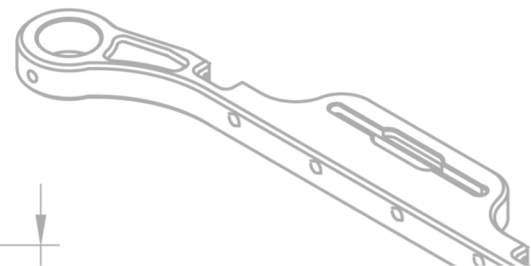

LIGHTWEIGHT
COMPACT
UNIVERSAL

DWARF
CONNECTION

Just works.

Produktinfo DC.GO Mini
Art. DC.GO.0024

CAGE ONLY

In order to meet as many requirements as possible and thus ensure maximum compatibility, the cage comes with a "monitor riser", which makes also bottom sockets accessible.

XS3 - RX BUNDLE

The DC.GO Mini is most compact when operated with the DwarfConnection X.LINK-XS3 and NPF battery. In this case, the receiver can simply be installed in a sandwich with the monitor and battery.

Both products can be ordered together as a "DC.GO Mini RX Bundle"

**DWARF
CONNECTION**

—Just works.

Produktinfo DC.GO Mini
Art. DC.GO.0024

LEATHER GRIPS AND MORE?

As with the 7" model, the grips are made of genuine leather and have been selected so that they can be easily replaced: They are commercially available short bicycle grips for grip shifting.

Selected models will also be available to order directly from us in the future, please send us your request.

**DWARF
CONNECTION**

Just works.

WHAT'S IN THE BOX?

Cage only DC.GO.0013

V-Mount ready DC.GO.0021 (does not include monitor)