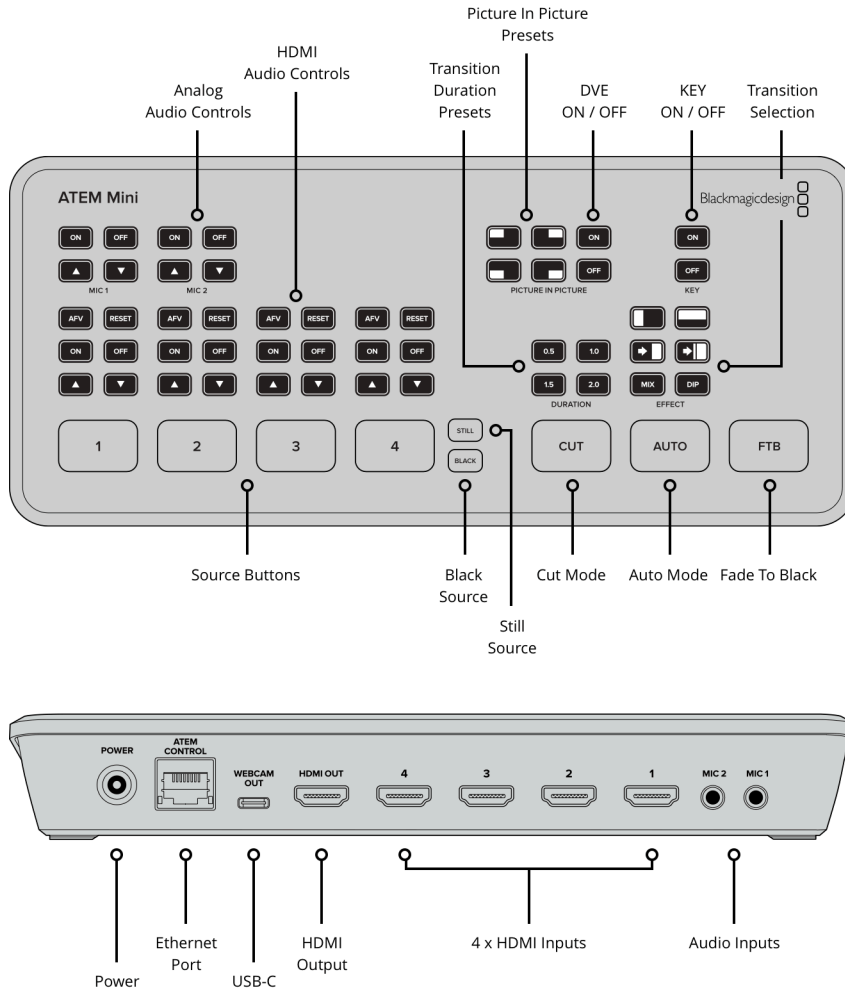

ATEM Mini

€289

ATEM Mini features 4 HDMI inputs and has an intuitive, easy to use design that makes it possible for anyone to live stream multi camera productions online via services and software such as YouTube Facebook Live or even Skype. Simply connect 4 high quality HDMI inputs that can be used for live switching cameras, computers or even game consoles. You get a built in DVE for exciting picture in picture effects, broadcast quality transitions, upstream keyers for removing blue and green screen background, a downstream keyer for superimposing custom graphics, audio inputs a mixer, and more. To stream, ATEM Mini also has a USB output that works like a webcam, so you can connect to any video software. There's also HDMI video out for projectors.

2 x 3.5mm stereo mini jack.

Total Audio Outputs

None, embedded audio only.

Timecode Connection

None

HDMI Video Inputs

4 x HDMI type A, 10-bit HD switchable.

2 channel embedded audio.

Video Input Re-Sync

On all 4 HDMI inputs.

Frame Rate and Format Converters

On all 4 HDMI inputs.

HDMI Program Outputs

1

Ethernet

Ethernet supports 10/100 BaseT for software control, software updates and direct or network panel connection.

Computer Interface

1 x USB Type-C 2.0 for webcam out, software control, software updates and panel connection.

Standards

HD Video Input Standards

720p50, 720p59.94, 720p60
 1080p23.98, 1080p24, 1080p25,
 1080p29.97, 1080p30, 1080p50,
 1080p59.94, 1080p60
 1080i50, 1080i59.94, 1080i60