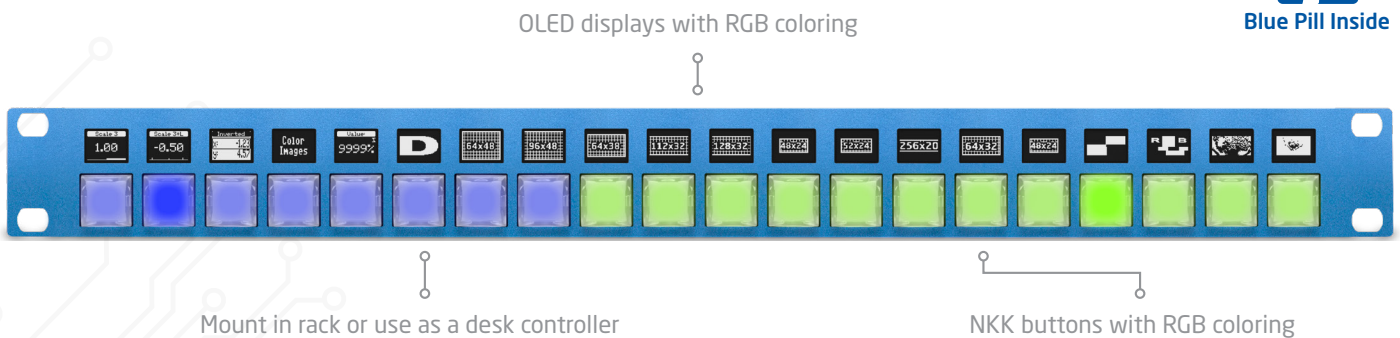

## With Blue Pill Inside

In a fast running production environment our high quality NKK buttons gives you professional tactile control of multiple devices. This product is rack-mountable with an industry standard size of 19" width and 1U height which means it fits perfectly in your equipment rack and on your table.

Get the freedom to decide how to setup your controller exactly the way you want. As with all SKAARHOJ products, all hardware components are fully configurable.

Blue Pill Inside

SKAARHOJ Universal Controllers supports more than 120 different devices, and counting! Check out our website's "Device Core" section, to see what can be controlled at <https://www.devices.skaarhoj.com/>. The flexible User Configuration makes it possible to assign and add the functionality you need from the controller. All controllers are IP-based, and can have Remote Control with PoE. All SKAARHOJ products are designed and built in Denmark.

## Features

- Universal control of multiple 3rd party devices
- Flexible user configuration
- IP-based remote control, can be powered with PoE
- Modular multi-surface system
- NKK buttons with RGB coloring
- OLED displays with RGB coloring
- 19" Rack mount for placement in industry standard racks
- Ethernet with PoE (IEEE802.3at)
- Designed and built in Denmark

**Main Option:**  
**Rack Pro 1 with Blue Pill Inside**