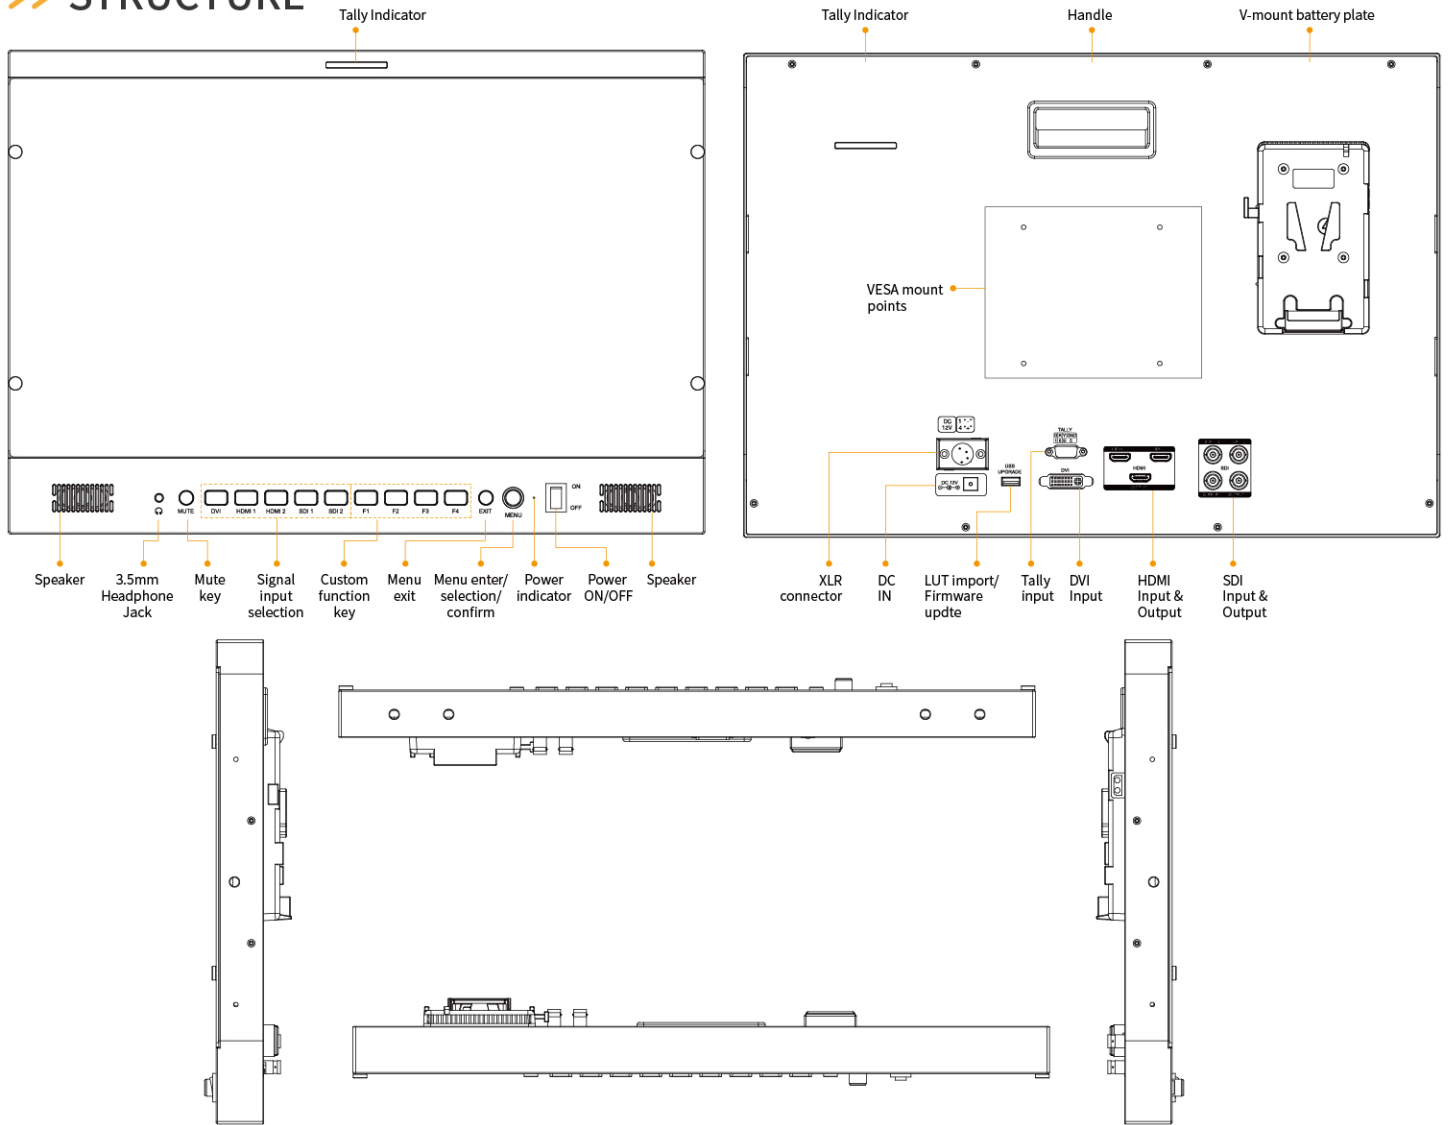

Tally Indicator

>> NEW PORTABLE PROTECTIVE CASE

Butterfly Lock

Protective Corner

3/8" & 1/4" Screw Thread

>> FEATURES

- Full HD panel, viewing details with confidence
- High bright 1000nit, visible in sunlight
- Portable protective case, easy to handle various tasks
- Intuitive buttons operation, 4 custom function short-cut buttons to improve work efficient
- HDMI Input and Output support 4K@60
- Under HDMI signal the audio meter level can be display max 8 channels; under SDI signal can be display max.16 channels
- HDR monitoring, what you see is what you get
- Custom 3D-LUT, preview film look
- With Waveform, Histogram, Focus Assist, Monochrome etc. functions, help you accurately exposure and focus every shot
- The protective case with multiple 3/8", 1/4" screw thread to install video transmission or other devices
- Built-in dual speakers
- 3-color Tally light, enhance team cooperation

>> STRUCTURE

>> PACKING LIST

 <p>Monitor</p>	 <p>Power Adapter</p>	 <p>Tally Kit</p>	 <p>V-mount Battery Plate (default to mount on device)</p>
 <p>Mini HDMI Cable</p>	 <p>HDMI Cable</p>	 <p>SDI Cable</p>	 <p>Manual</p>