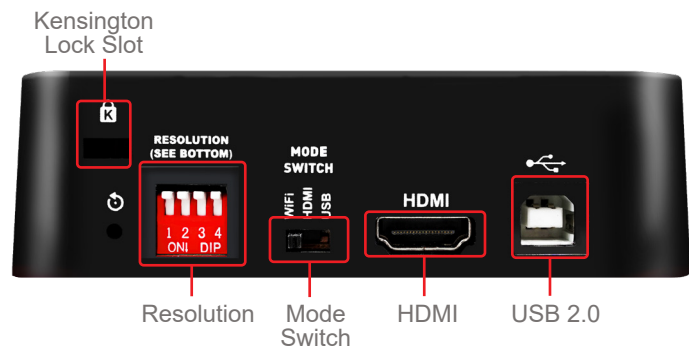

User Interface

Lumens®

Lumens Integration, Inc.
4116 Clipper Court Fremont, CA, 94538
Phone: +1-866-600-0988
Fax: +1-510-252-1389

Lumens Europe
De Nayerstraat 17 9470 Denderleeuw Belgium
Phone : +32-473-58-38-95
Fax : +32-2-452-76-00

www.MyLumens.com